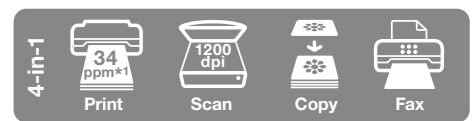

WHAT'S IN THE BOX

- Epson Stylus Office BX305FW
- 4 individual ink cartridges
- Software CD
- Basic operations guide
- 'Start Here' guide
- Wi-Fi setup guide
- Control panel icon sticker
- Warranty document
- Power cable
- Phone cable
- Presto! PageManager® 9 CD

EPSON®
EXCEED YOUR VISION